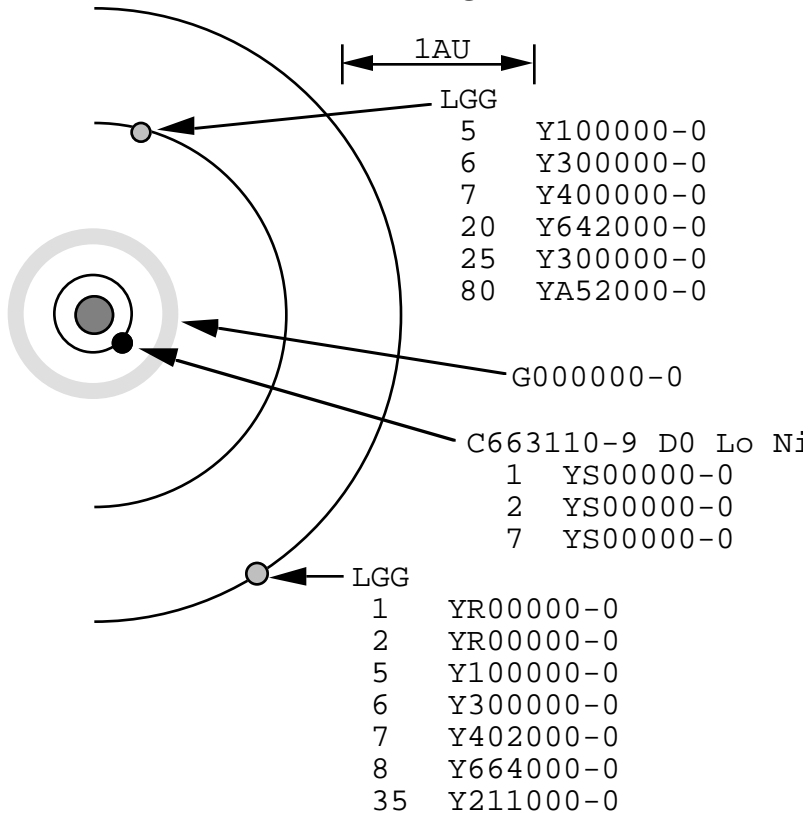

Six Lights

X: 1.30 Y: -3.37 Z: -1.90 Class: M1 Size: 5 Magnitude: 10.2
 Habitable Orbit: 0

World and Satellite Data		
0H	.	C663110-9 D0 Lo Ni (Keraptsu)
	1	YS00000-0
	2	YS00000-0
	7	YS00000-0
1	.	G000000-0
2	.	LGG
	5	Y100000-0
	6	Y300000-0
	7	Y400000-0
	20	Y642000-0
	25	Y300000-0
	80	YA52000-0
3	.	LGG
	1	YR00000-0
	2	YR00000-0
	3	Y100000-0
	6	Y300000-0
	7	Y402000-0
	8	Y664000-0
	35	Y211000-0

Orbital Diagram

Keraptsu

World:	UPP Code		
Size	6	Medium (9600km)	9,473.93 km
Atmosphere	6	Standard	1.208 ATM
Hydrographics	3	Wet World (30%)	30.99 %
Orbit #	0		
Star:		Density:	0.7
Spectral Type	M1	Mass:	0.2838 terra
Class	5	Gravity:	0.52 G's
Stellar Mass	0.4574	Orbital Period:	48.27 days
Atmospheric Taint:	None	Rotational Period:	41.44 hours
Weather Factors:	-1	Tidally Locked?:	No
Fossil Fuels?:	Yes	Orbital Eccentricity:	0
Radioactives?:	No	Axial Tilt:	25 °
Horizon		Rotation-Luminosity Factor:	0.93
Viewpoint (meters)	Distance	Base Temperature:	57.56 °C
1.5	5.33 km	Max season increase:	15.00 °C
2	6.16 km	Max season decrease:	25.00 °C
3	7.54 km	Pos temp /hour day:	0.47 °C
10	13.77 km	Maximum day temp:	134.51 °C
		Neg temp /hour night:	25.00 °C
		Minimum night temp:	8.63 °C

When the Virus came, it came in the form of a Vargr supply ship, which accelerated into an impact crater on the surface of one of the moons. The resulting explosion destroyed the

small base on the moon and killed off the majority of the inhabitants. The Droyne, remaining on the world below, were left relatively unmolested.