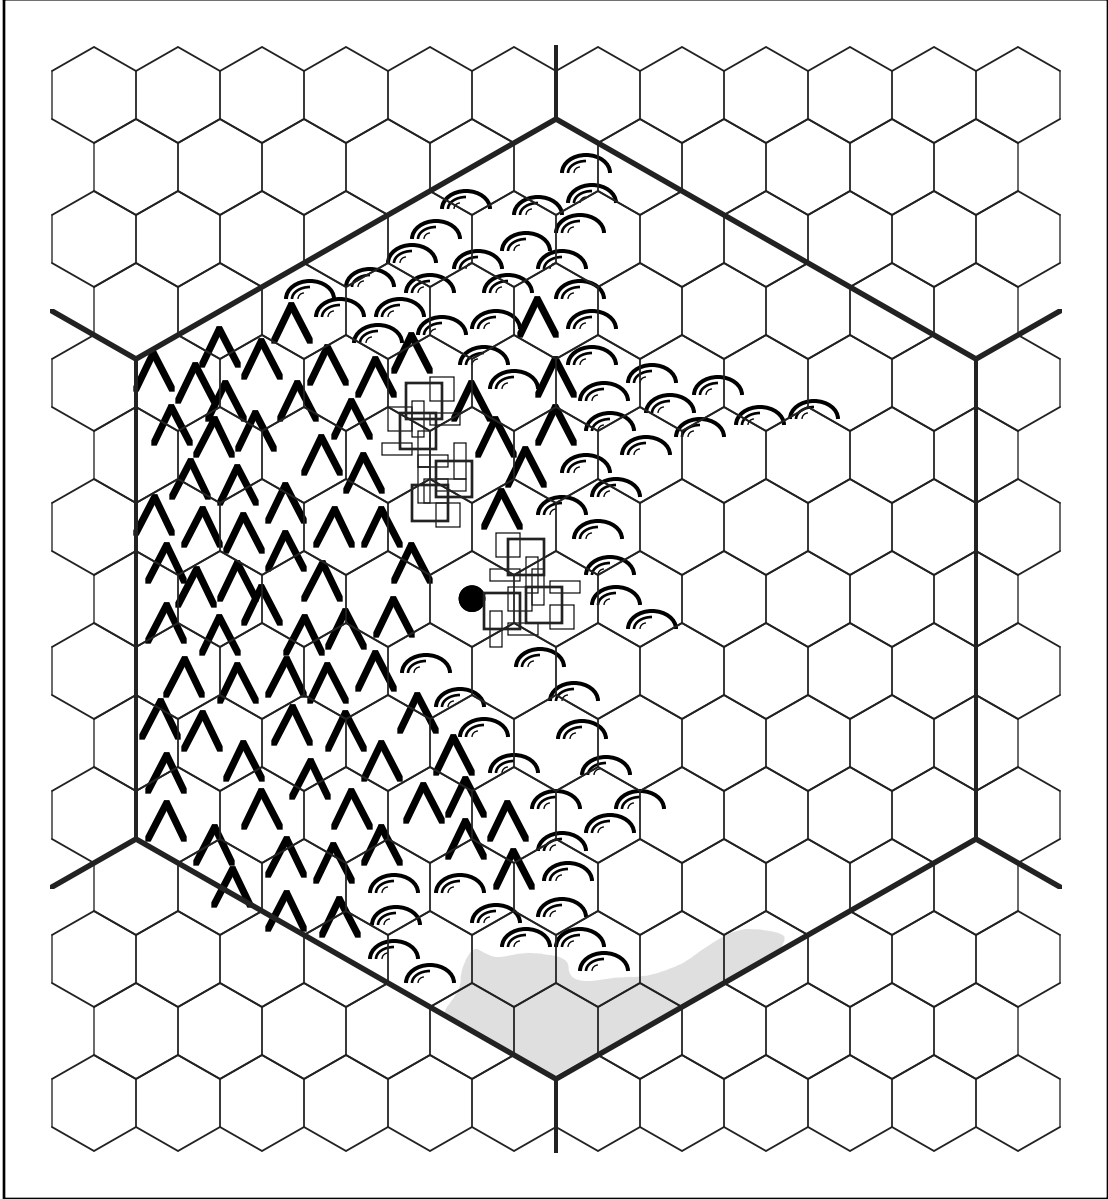

DATE	WORLD	UPP
1201	NAME PREGOREGIO	X.2604C3-4
HEXAGON SCALE IN KILOMETERS		32KM

2. Hamada (rock & plains)
    Mountains
3. Erg (sand)
    Hills/Broken
4. EMS emmissions
    Ruins