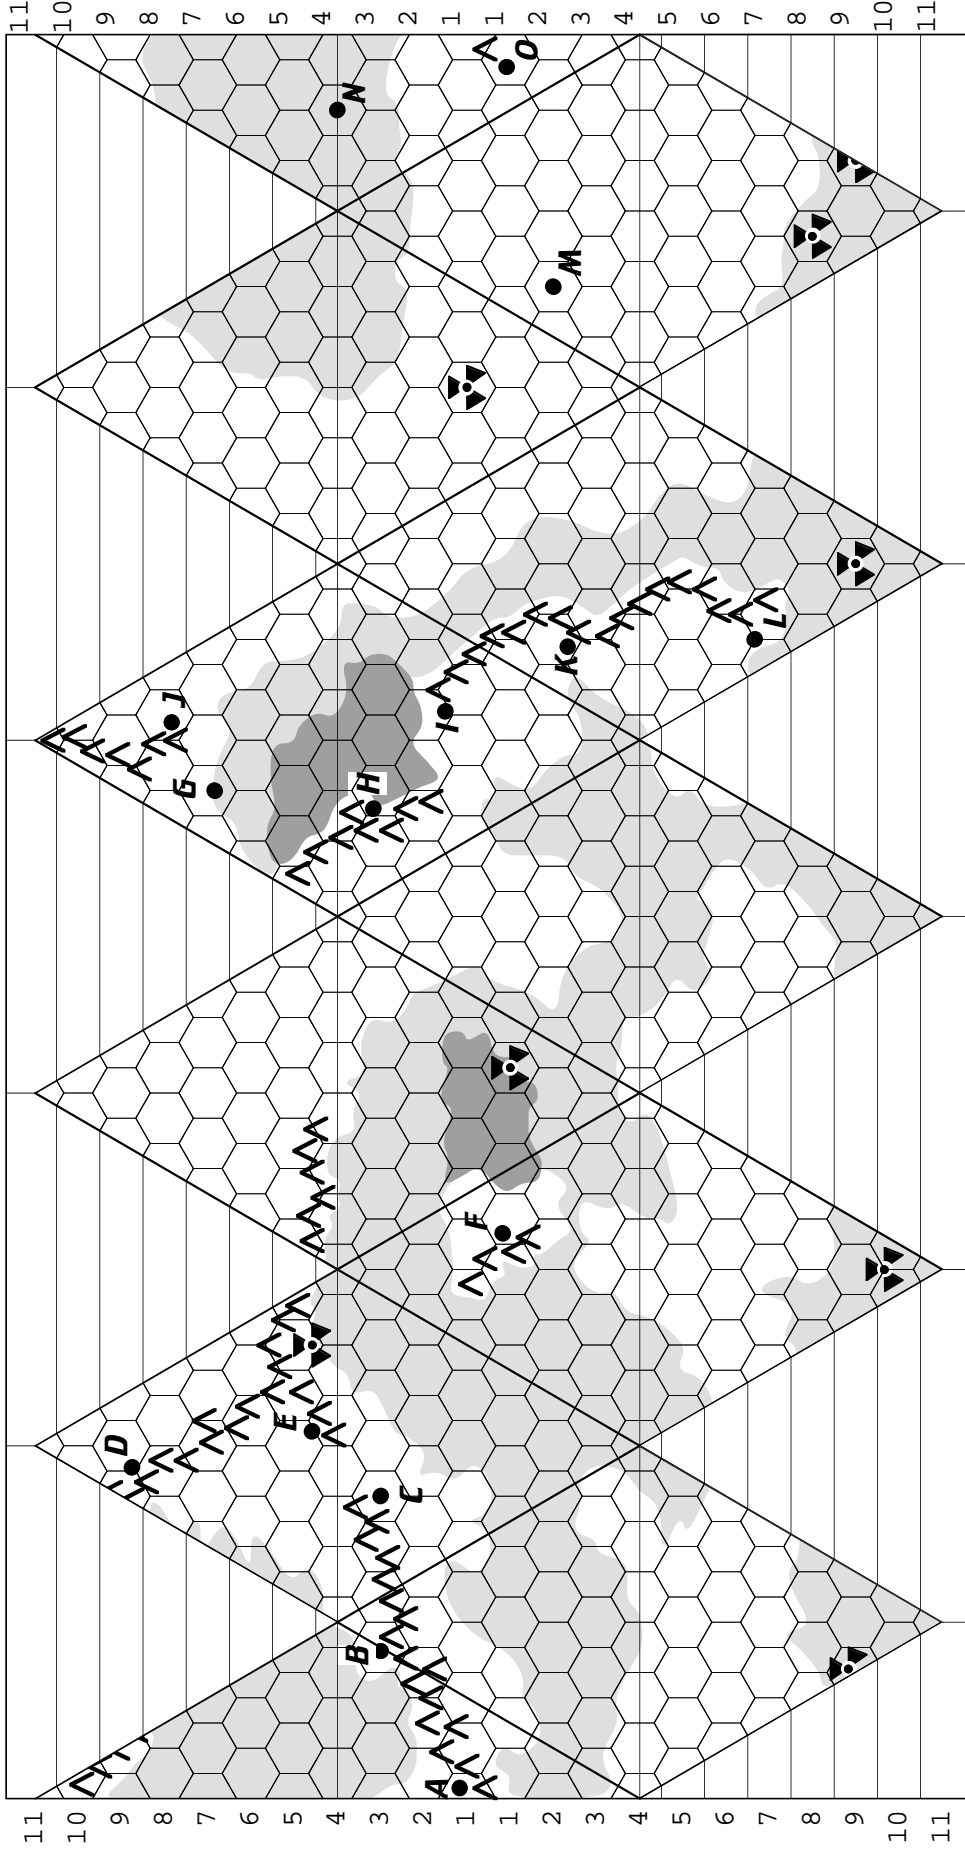

COMPOSITE
MAP DATE: 1201

WORLD PREGOREGIO SYSTEM
NAME PLANET: BETA (ORBIT #1)

HEXAGON SCALE
UPP X.2604C3-4 IN KILOMETERS 320

SYSTEM COORDINATES
REFERENCE: JOYDEL SYSTEM/GIETTACIN
X: -1.40 Y: 0.41 Z: 0.97

GLOBAL DATA VIEW

- Hamada Desert (rock & plains)
- Reg Desert (pebbles & gravel)
- Erg Desert (sand)
- Mountains
- Radiation Zone
- EMS emissions