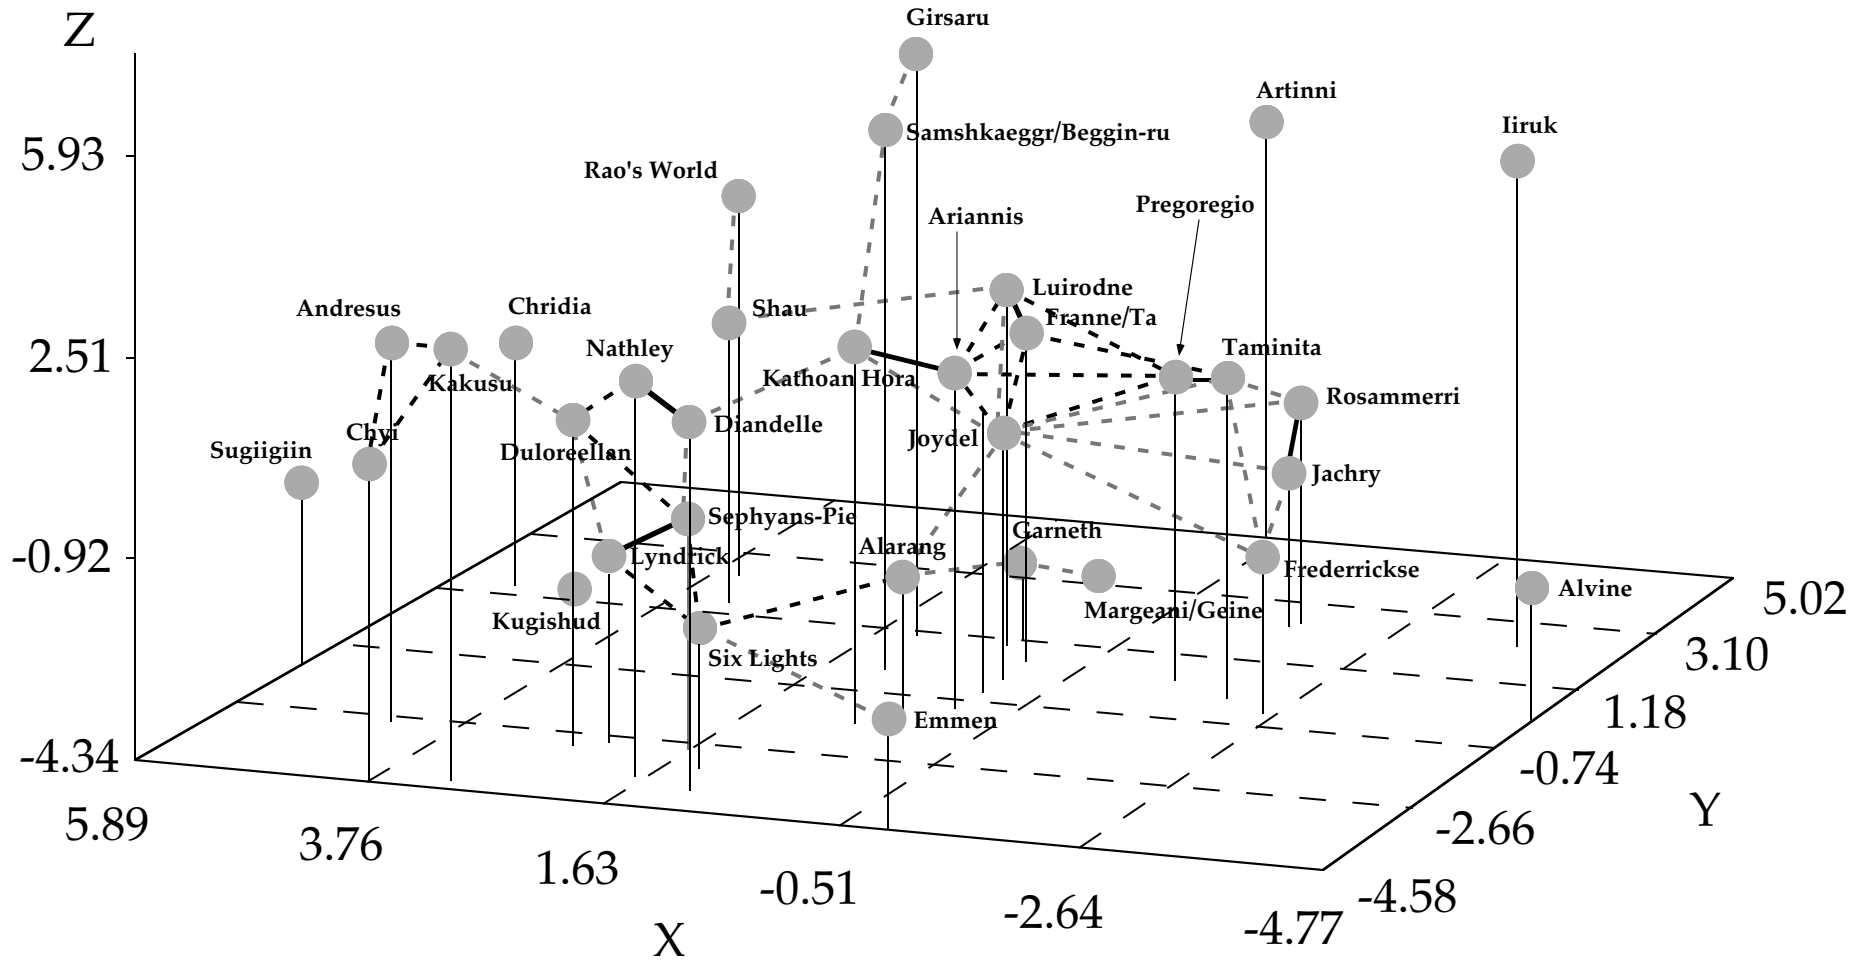

Campaign Map: 6.25 Parsecs from Joydel

Campaign Map: 6.25 Parsecs from Joydel